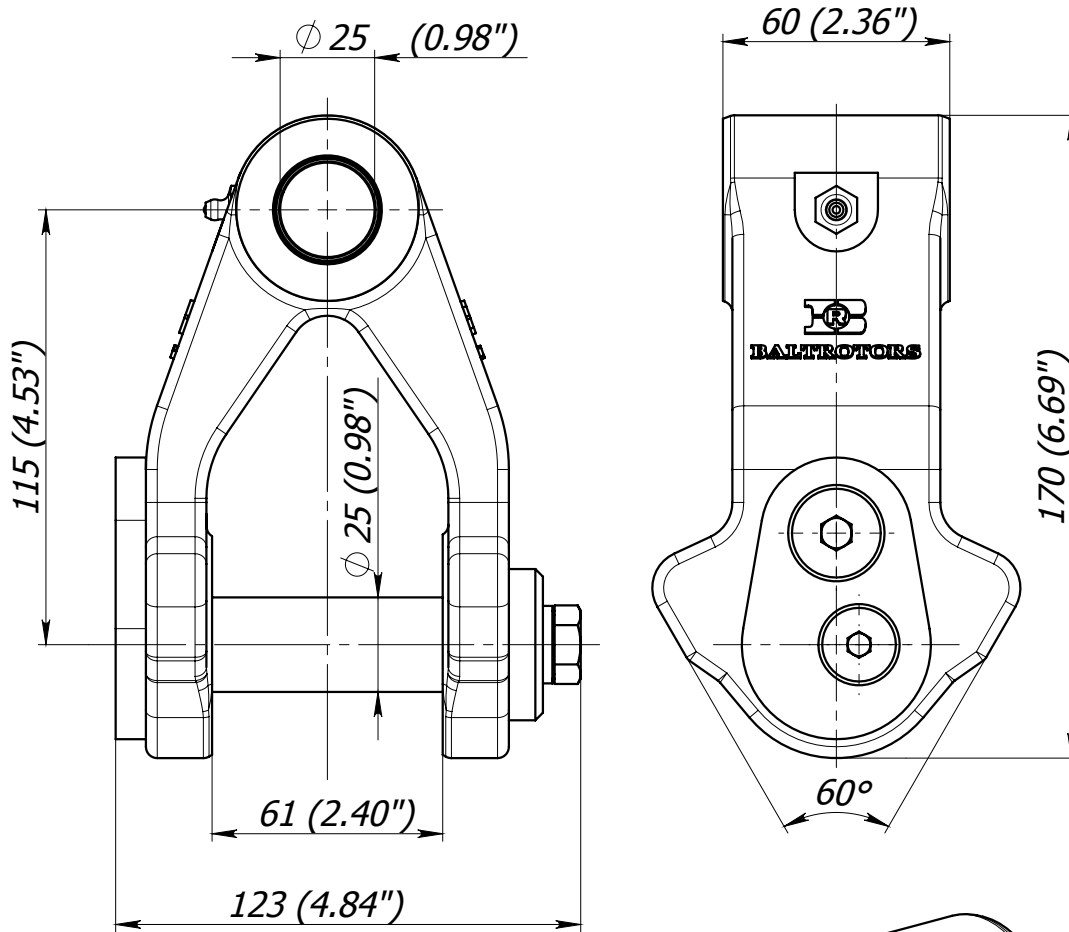

LINK BRM 1-60-01

* Weight - 3.73 kg (8.22 lb)

* Fill grease Starplex EP 2, through lubricating nipple (pos. 10), until it will appear to the external surfaces. Greasing must be repeated after every 8 working hours of the link.