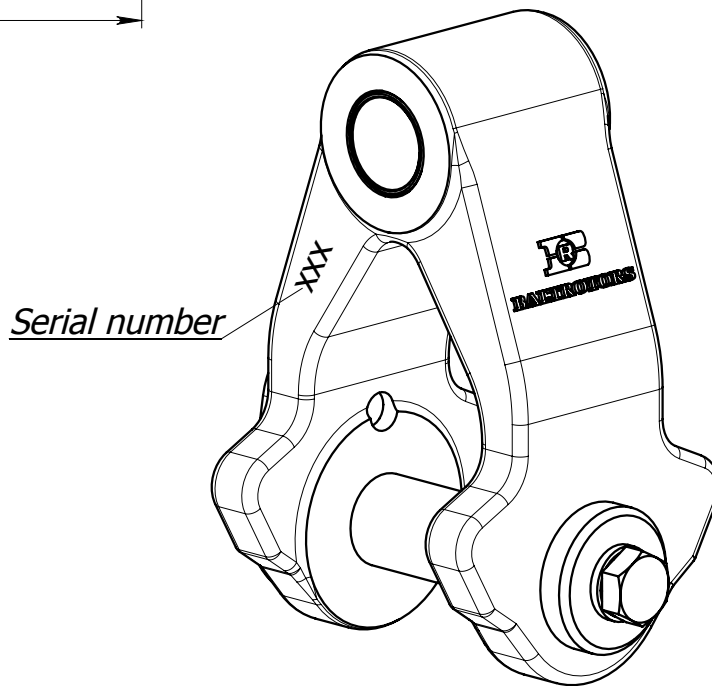

LINK BRM 1-60-01

* Weight - 3.73 kg (8.22 lb)

* Fill grease Starplex EP 2, through lubricating nipple (pos. 10), until it will appear to the external surfaces. Greasing must be repeated after every 8 working hours of the link.