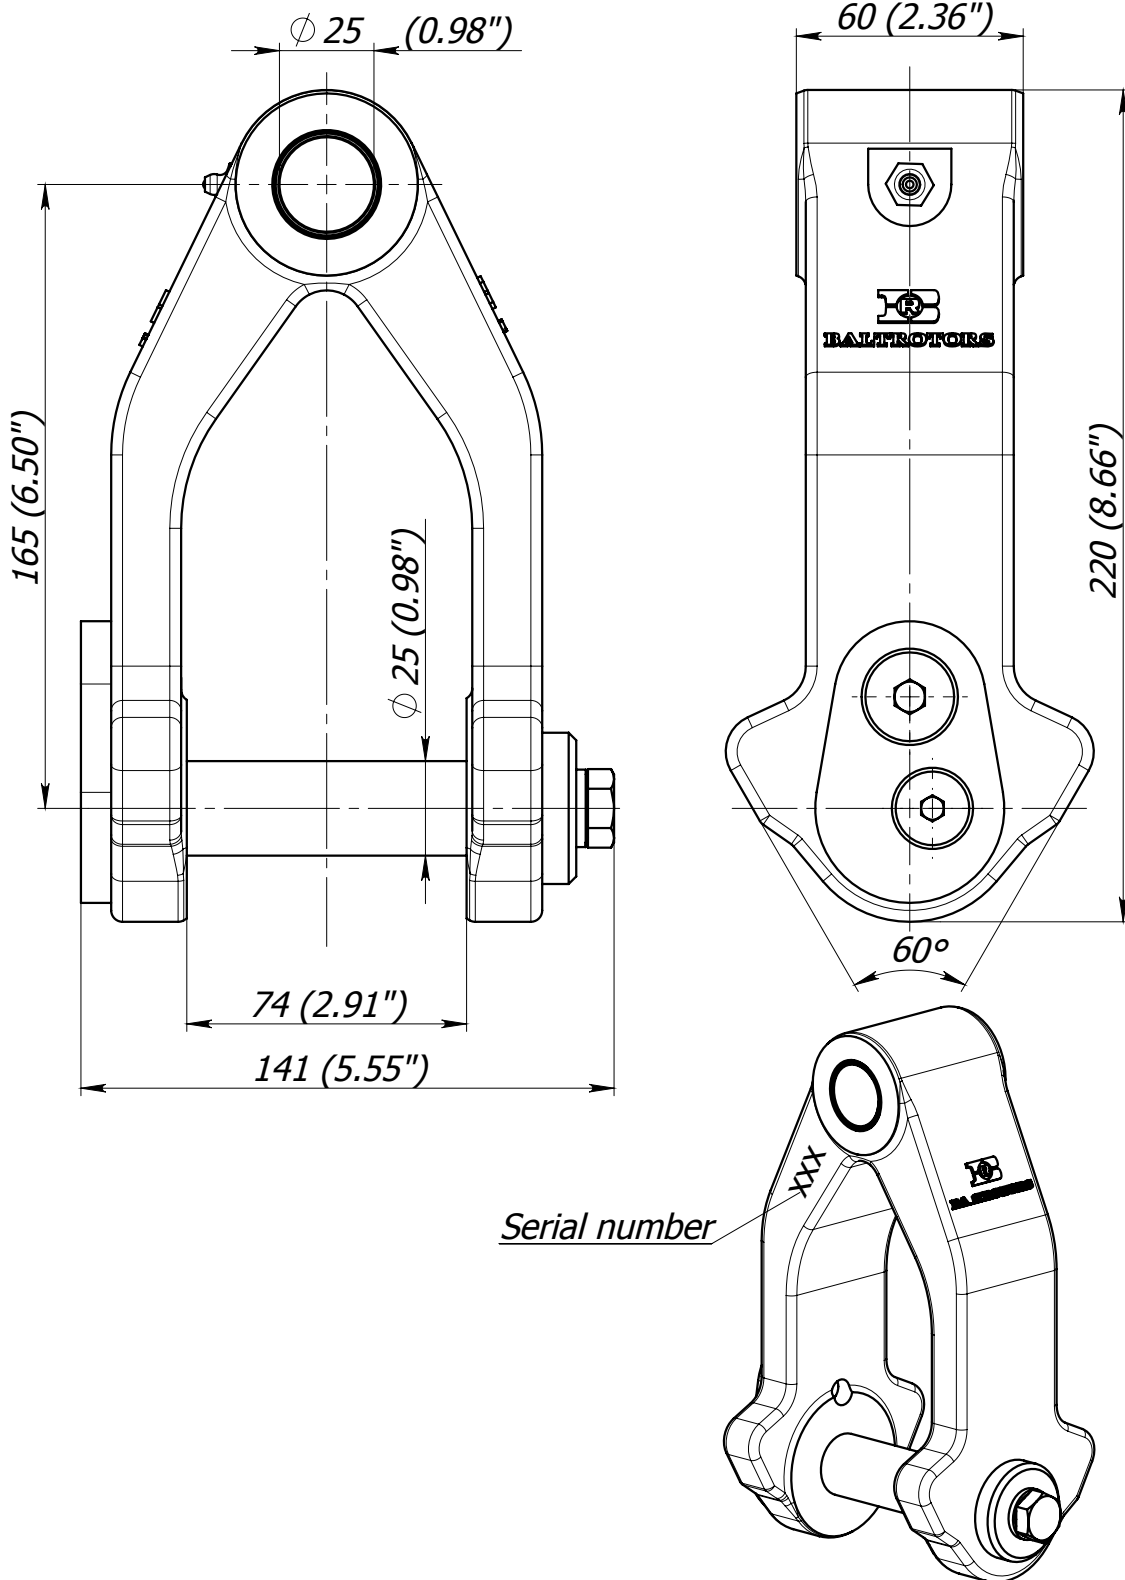

# LINK BRM 1-73-01

\* Weight - 5.12 kg (11.29 lb)

\* Fill grease Starplex EP 2, through lubricating nipple (pos. 10), until it will appear to the external surfaces. Greasing must be repeated after every 8 working hours of the link.